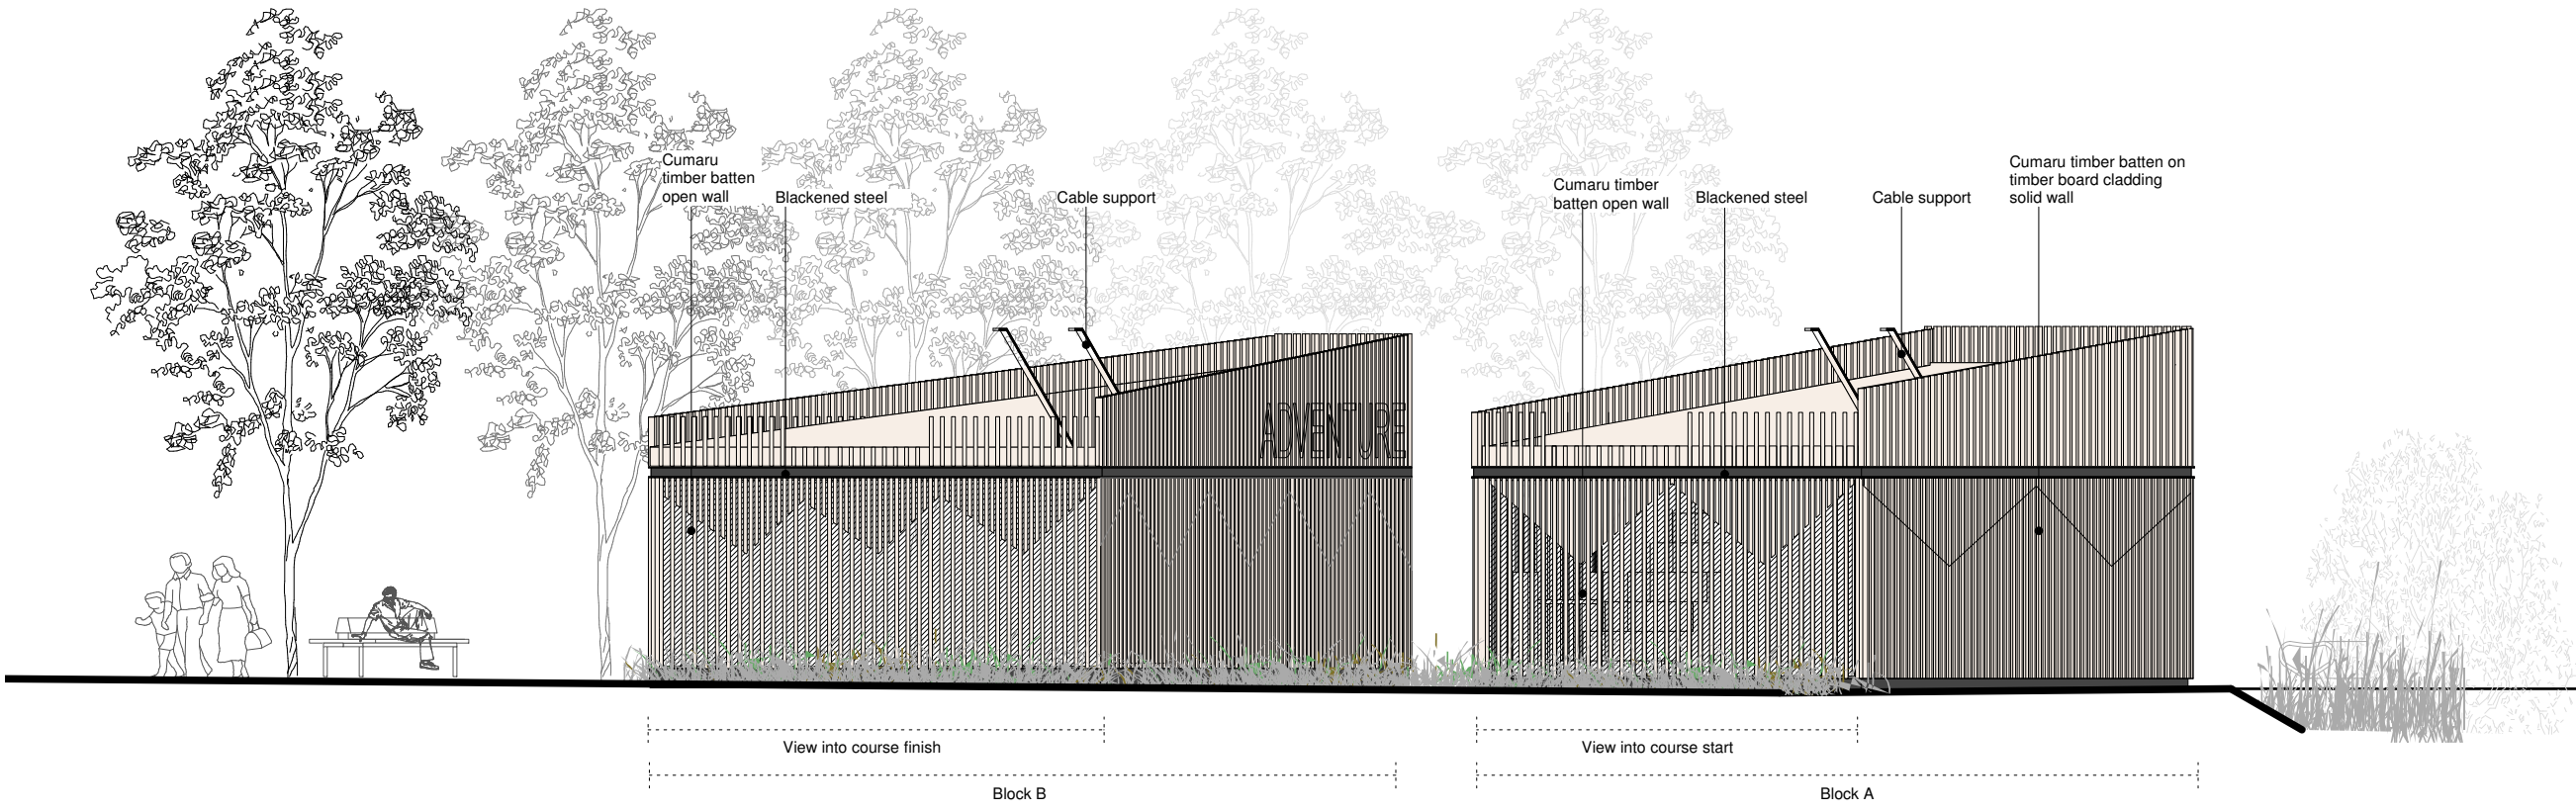

BLOCK A & B - East Elevation

BLOCK A & B - South West Elevation

Skywalk Adventure Ltd
Sandown Sports Park, More Lane, Esher
Surrey KT10 8AN

Scheme:
**Proposed High Ropes Adventure at
Queen Elizabeth Olympic Park**

PLANNING

Title:
Block A & B - East and South West Elevations

Date: 28/06/2018	Scale : 1:100@A3	Drawn : myt
----------------------------	----------------------------	-----------------------

Dwg No:
PA.111

Do not scale from this drawing. All dimensions to be checked on site. This drawing is copyright © by Skywalk Adventure Ltd